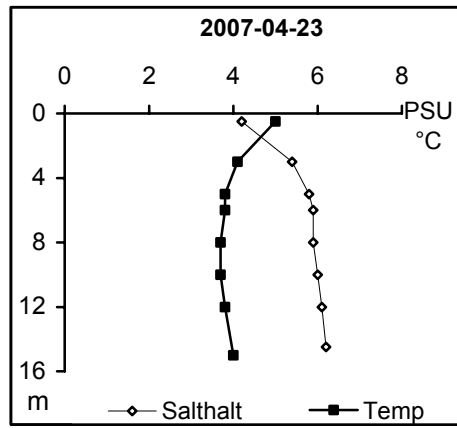

Station Gb 20 - Bråviken, ö Esterön