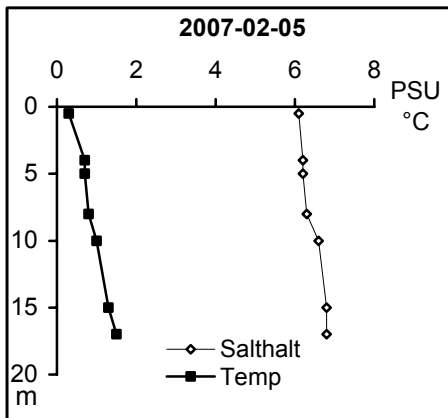

Station Sö 13 - Trännöfjärden