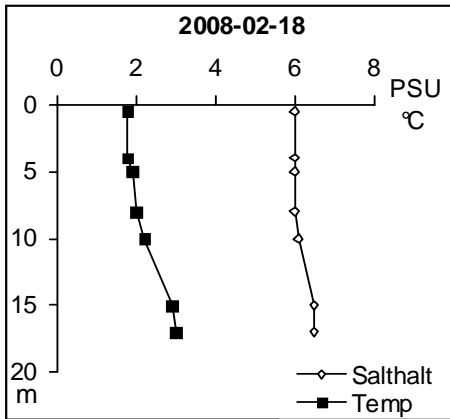

Station Sö 13 - Trännöfjärden