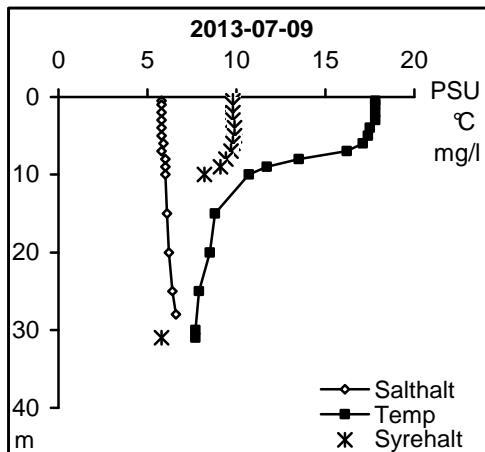

## Nedre Motala ströms och Bråvikens vattenråd

Station No01

Station No01

Station No01

Station No01

Station No01

Station No01