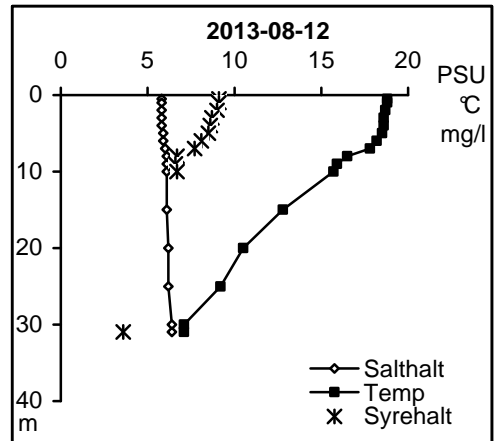

## Nedre Motala ströms och Bråvikens vattenråd

Station No01

Station No01

Station No01

Station No01

Station No01

Station No01