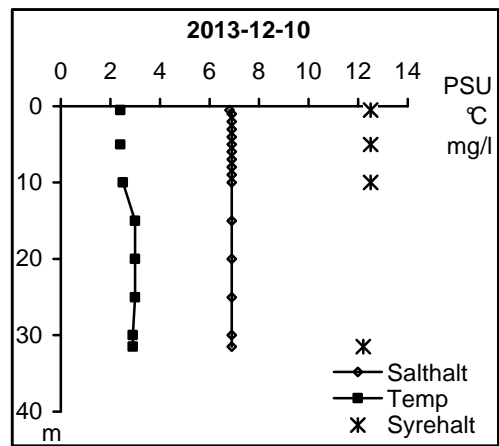

## Nedre Motala ströms och Bråvikens vattenråd

Station No01

Station No01

Station No01

Station No01

Station No01

Station No01