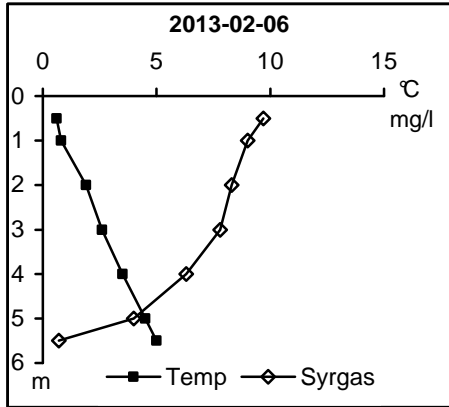

SÖDERKÖPINGSÄNS VATTENRÄD

Station Sö01