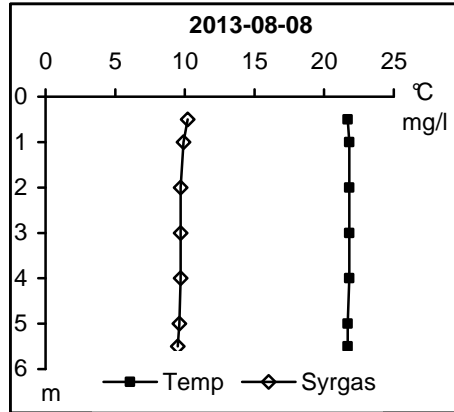

Station Sö01