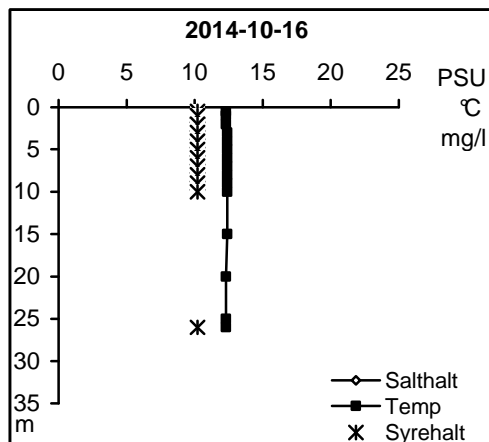

## Kustlandet vattenråd

Station Va10

Station Va10

Station Va10

Station Va10

Station Va10

Station Va10

Saltmätaren ur funktion