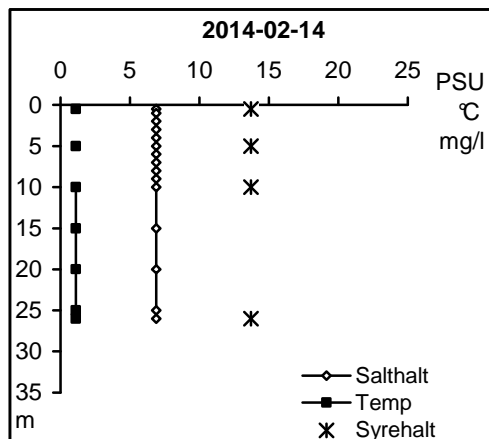

## Kustlandet vattenråd

Station Va08

Station Va08

Station Va08

Station Va08

Station Va08

Station Va08

## Kustlandet vattenråd

Station Va10

Station Va10

Station Va10

Station Va10

Station Va10

Station Va10

Saltmätaren ur funktion