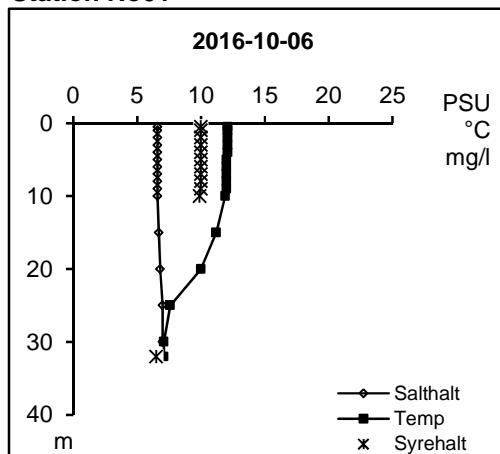

Station No01