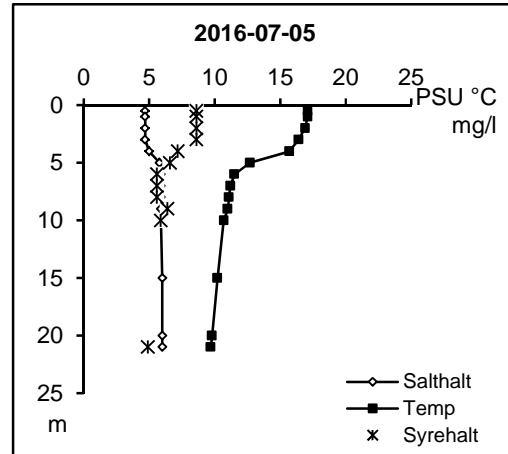

Station Gb20