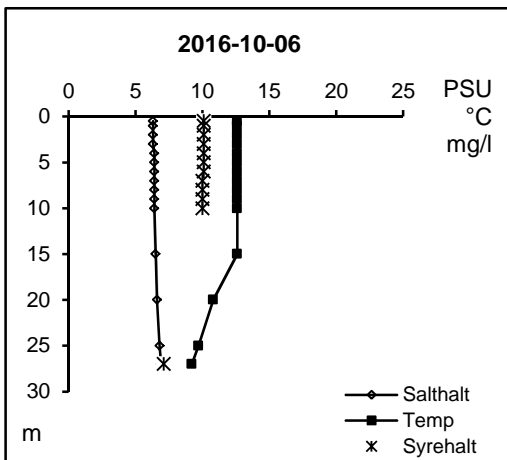

Station Gb16

Station Gb16

Station Gb16

Station Gb16

Station Gb16

Station Gb16

Nedre Motala ströms och Bråvikens vattenråd

Station Gb20