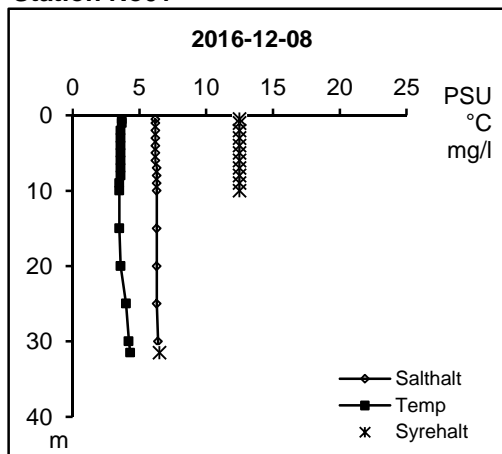

Station No01

Station No01

Station No01

Station No01

Söderköpingsåns vattenråd

Station Sö06

Station Sö06

Station Sö06