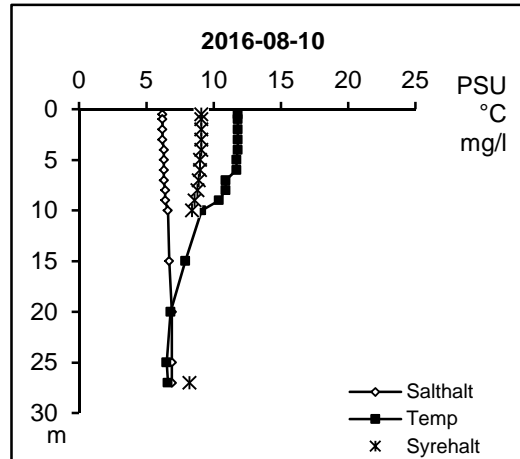

Station Gb16

Station Gb16

Station Gb16

Station Gb16

Station Gb16

Station Gb16

Nedre Motala ströms och Bråvikens vattenråd

Station Gb20