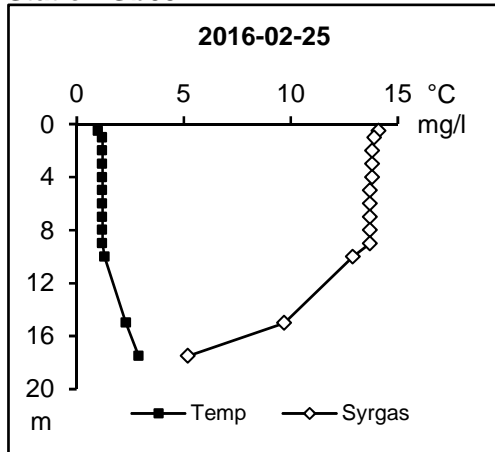

Station Li07

Station Li07

Station Li07

Station Li07

Station Li07

Station Li07

NEDRE MOTALA STRÖM OCH BRÅVIKENS VATTENRÅD

Station Gb03