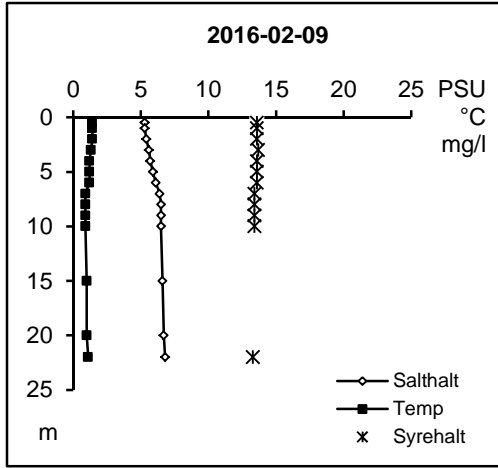

Station Gb16

Station Gb16

Station Gb16

Station Gb16

Station Gb16

Station Gb16

Nedre Motala ströms och Bråvikens vattenråd

Station Gb20