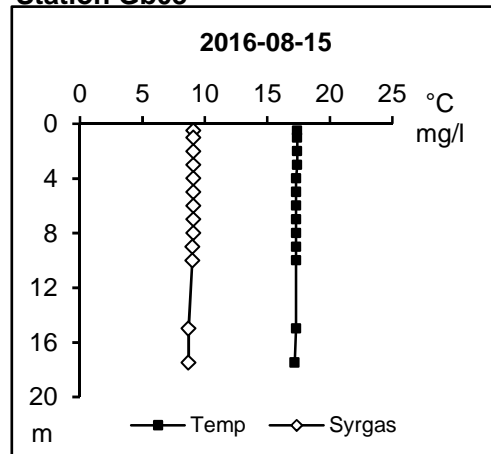

Station Gb03