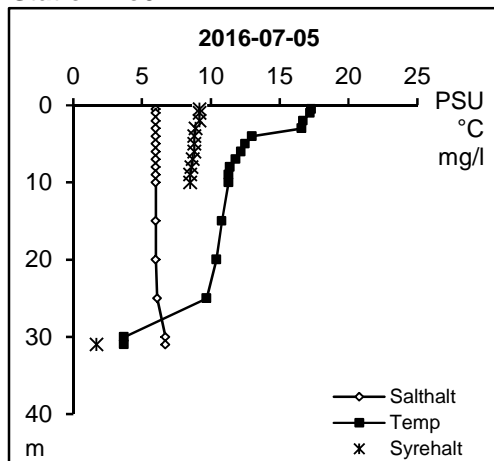

Station No01