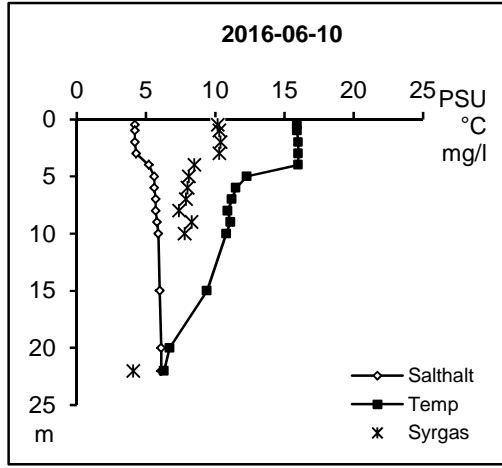

Station Gb20