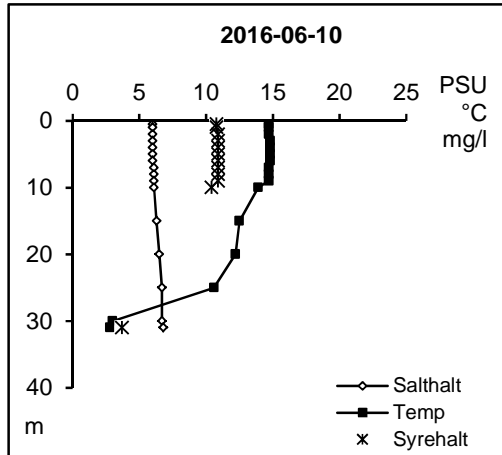

Station Gb20

Station Gb20

Station Gb20

Station Gb20

Station Gb20

Nedre Motala ströms och Bråvikens vattenråd

Station No01

Station No01