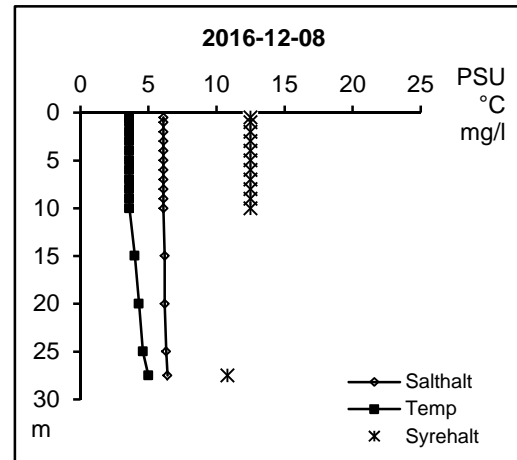

Station Gb16

Station Gb16

Station Gb16

Station Gb16

Station Gb16

Station Gb16

Nedre Motala ströms och Bråvikens vattenråd

Station Gb20