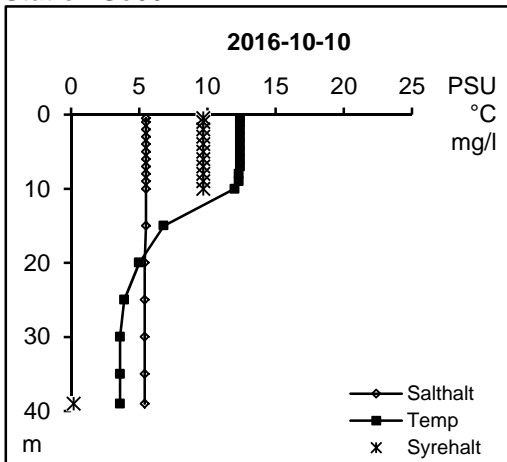

Station Sö06