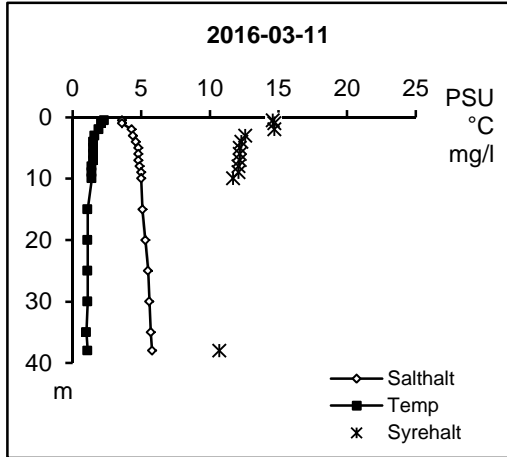

Station No01

Station No01

Station No01

Station No01

Söderköpingsåns vattenråd

Station Sö06

Station Sö06

Station Sö06