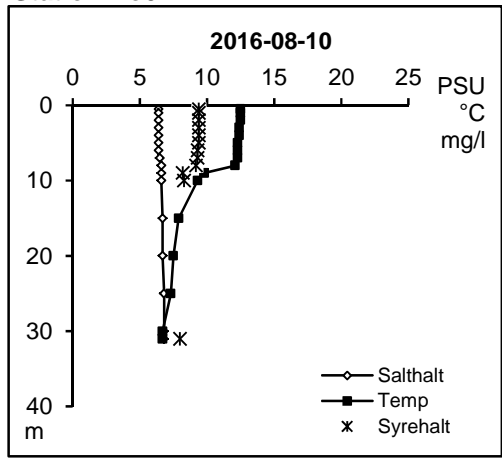

Station No01