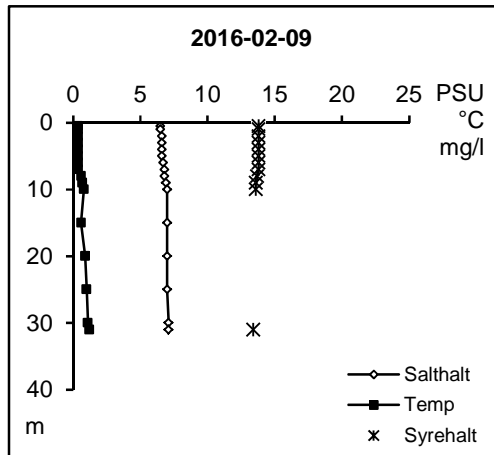

Station Gb20

Station Gb20

Station Gb20

Station Gb20

Station Gb20

Nedre Motala ströms och Bråvikens vattenråd

Station No01

Station No01