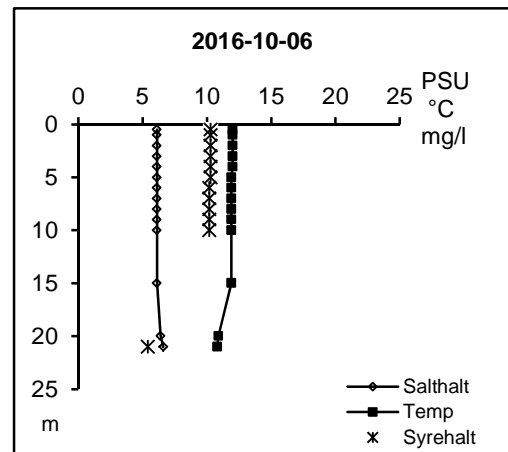

Station Gb20

Station Gb20

Station Gb20

Station Gb20

Station Gb20

Nedre Motala ströms och Bråvikens vattenråd

Station No01

Station No01