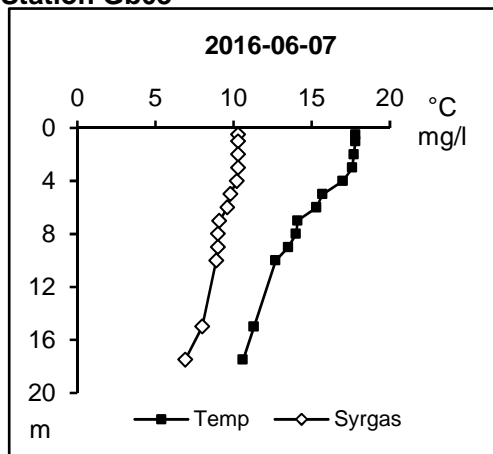

Station Gb03