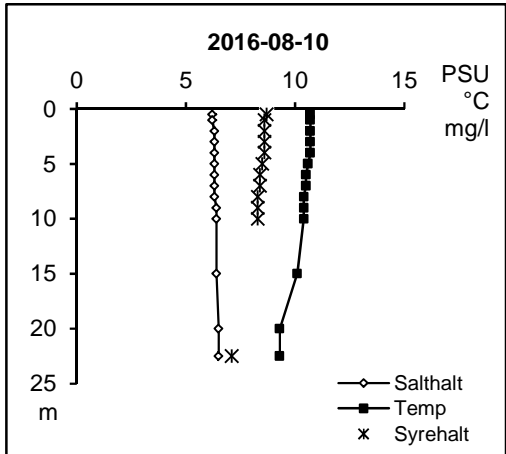

Station Gb20